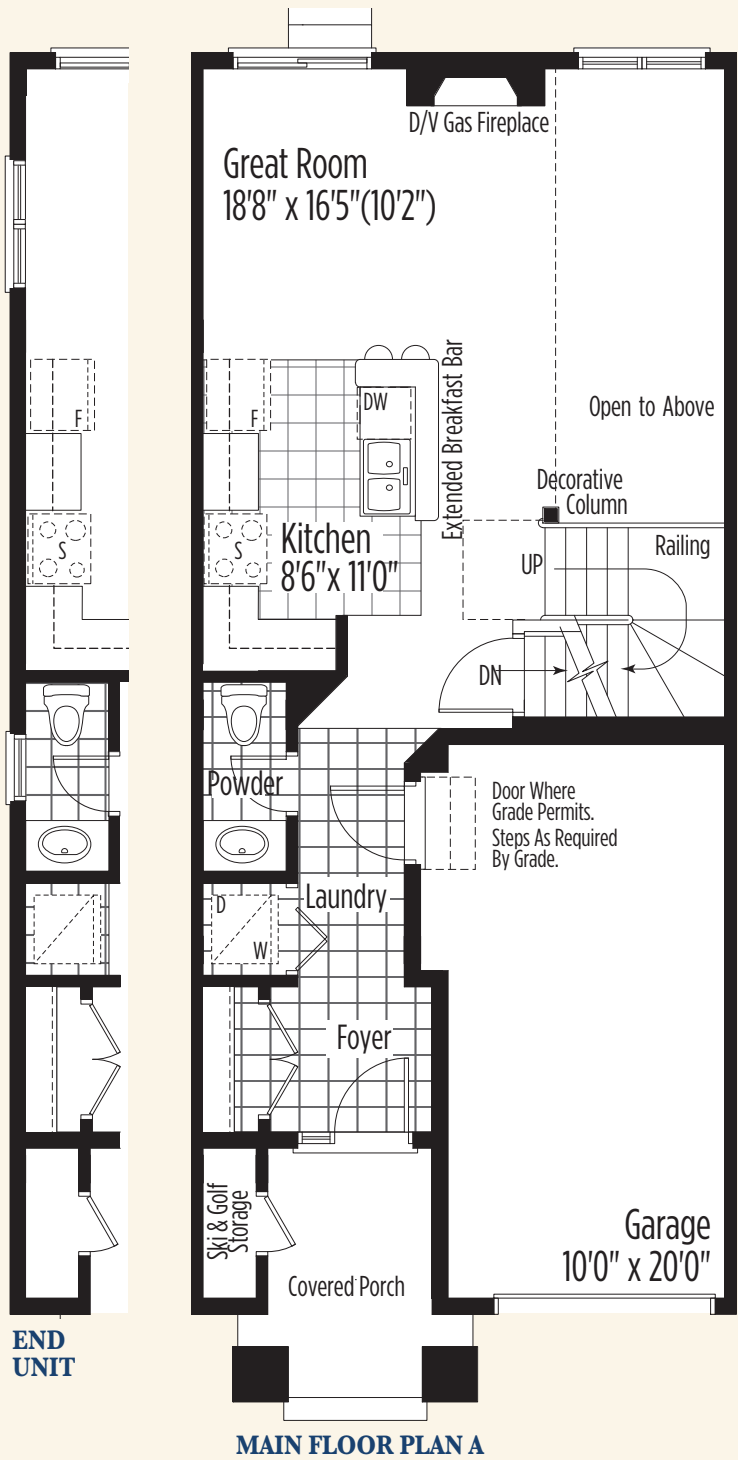

The PEBBLE BEACH

1326 SQ. FT.

UPPER FLOOR PLAN A

UPPER FLOOR PLAN C & D