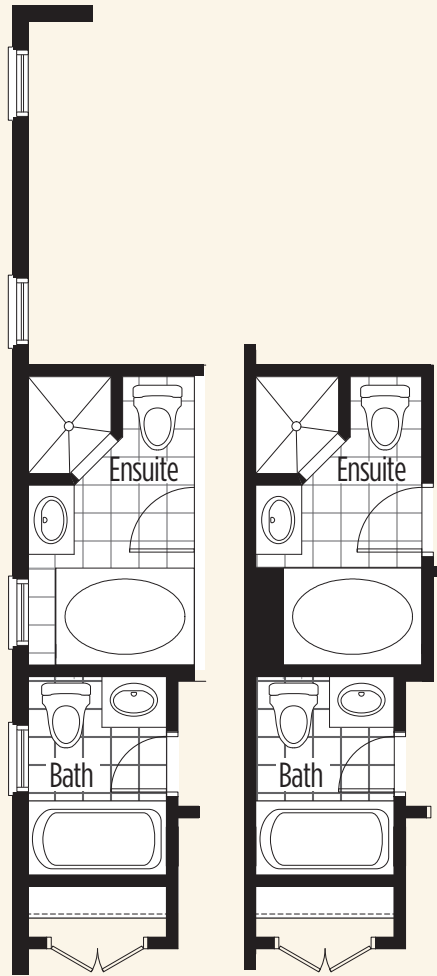

The PEBBLE BEACH

1326 SQ. FT.

UPPER FLOOR PLAN A

UPPER FLOOR PLAN C & D