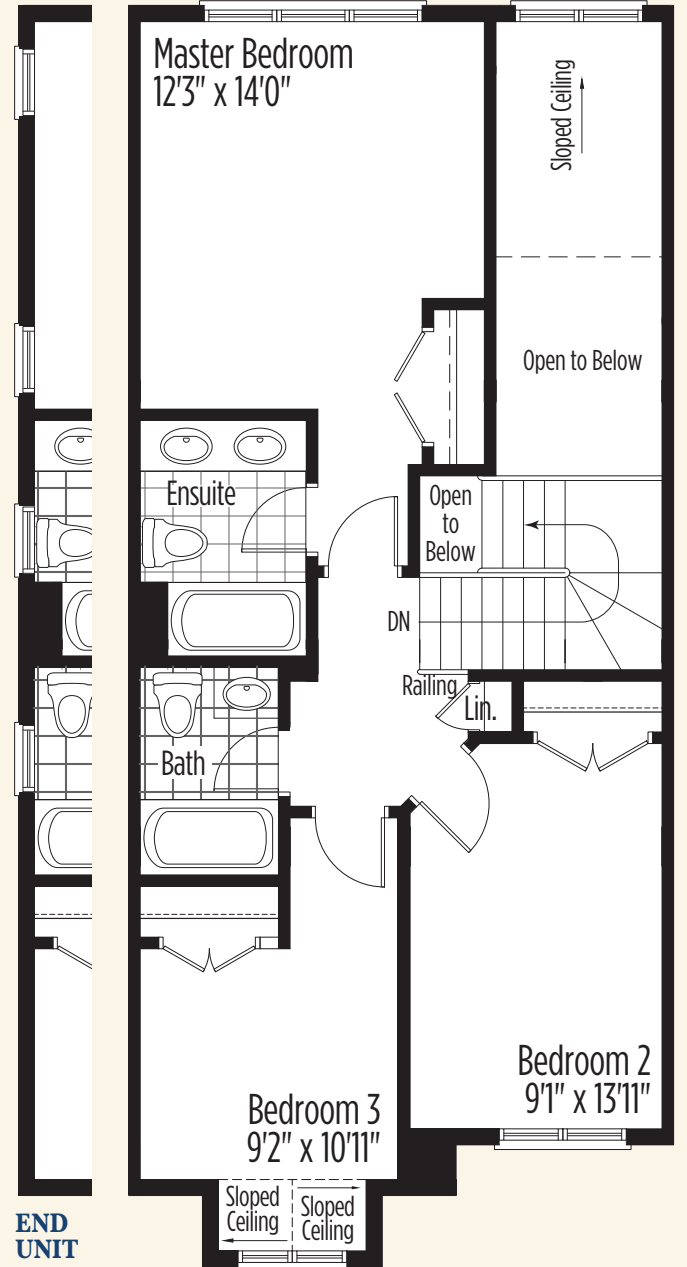

The PEBBLE BEACH

1326 SQ. FT.

UPPER FLOOR PLAN A

UPPER FLOOR PLAN C & D